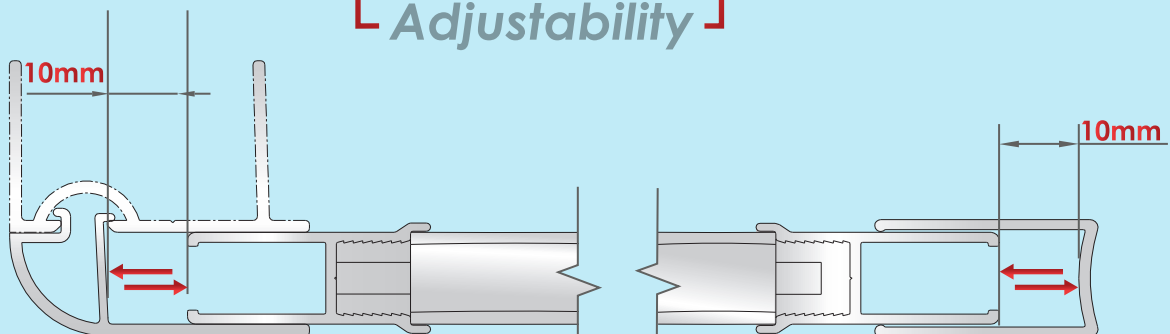

Contemporary
Clean & polished finish

Toughened Glass
6mm thick glass door
5mm thick side panel

Large Range of Return Panel Sizes
20mm adjustability coupled with a huge range of sizes, means finding an easy solution for any job!

Durable Aluminium Frame
Slimline & strong design

1950

Adjustability

20mm adjustability on all return panels